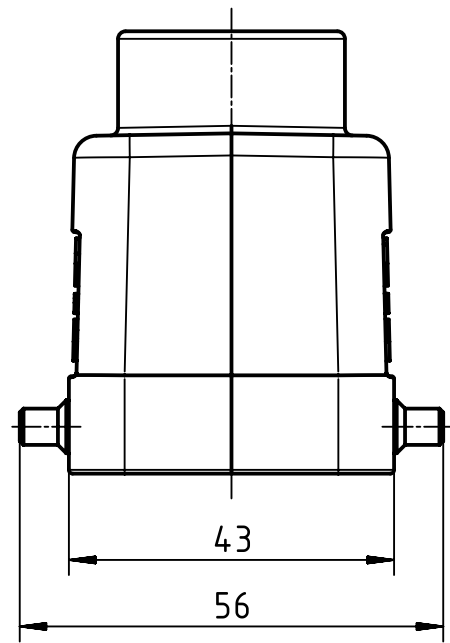

1 2 3 4 5 6

A

B

C

D

 All Dimensions in mm Original Size DIN A4	Scale 1:1		Free size tol.		Ref.	
	Created by FINKEV		Inspected by BERGHORN		Standardisation TIEMANNA	
 All rights reserved Department EL PD - DE	Date 2017-03-09		State Final Release		Doc-Key / ECM-Nr. 100192228/UGD/004/C 500000116489	
	Title Han M Hood Top Entry LC 4 Pegs PG 16				Rev. C	
HARTING Electric GmbH & Co. KG D-32339 Espelkamp		Type TB	Number 09 37 010 1421		Page 1/1	