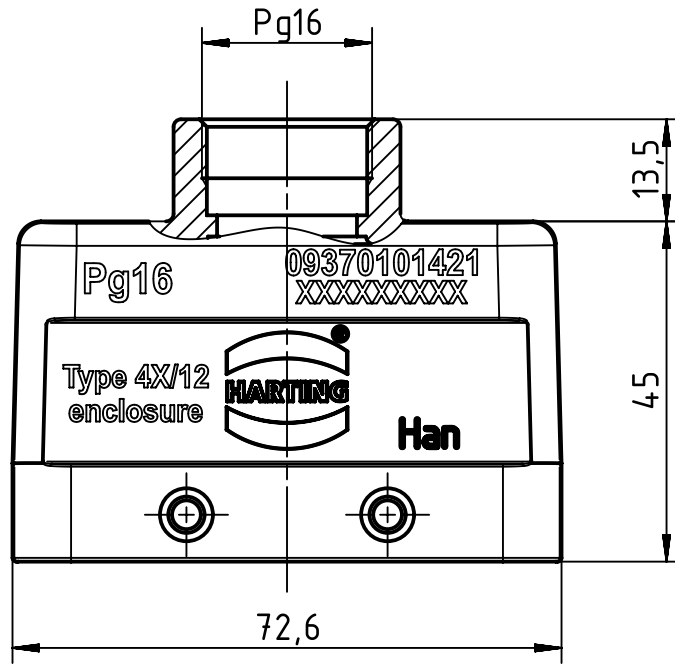

1 2 3 4 5 6

A

B

C

D

 All Dimensions in mm Original Size DIN A4	Scale 1:1		Free size tol.		Ref.	
	Created by FINKEV		Inspected by BERGHORN		Standardisation TIEMANNA	
 All rights reserved Department EL PD - DE	Date 2017-03-09		State Final Release		Doc-Key / ECM-Nr. 100192228/UGD/004/C 500000116489	
	Title Han M Hood Top Entry LC 4 Pegs PG 16				Rev. C	
HARTING Electric GmbH & Co. KG D-32339 Espelkamp		Type TB	Number 09 37 010 1421		Page 1/1	